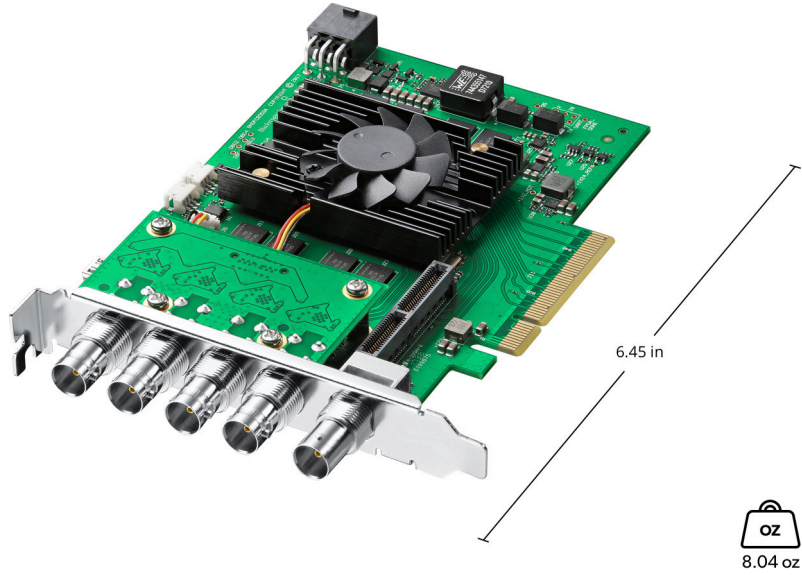

Physical Specifications

Operating Systems

Mac 11.1 Big Sur,
Mac 12.0 Monterey or later.

Windows 8.1, 10 and 11, all 64-bit.

Linux

Power Requirements

Power Consumption

19 Watt

Environmental Specifications

Operating Temperature:

5° to 50° C (41° to 122° F)

Storage Temperature:

-20° to 60° C (-4° to 140° F)

Relative Humidity:

0% to 90% non-condensing

What's Included

DeckLink 8K Pro