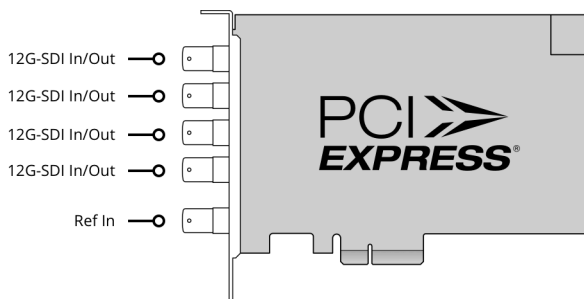

Computer Interface

PCI Express 8 lane generation 3, compatible with 8 and 16 lane PCI Express slots.