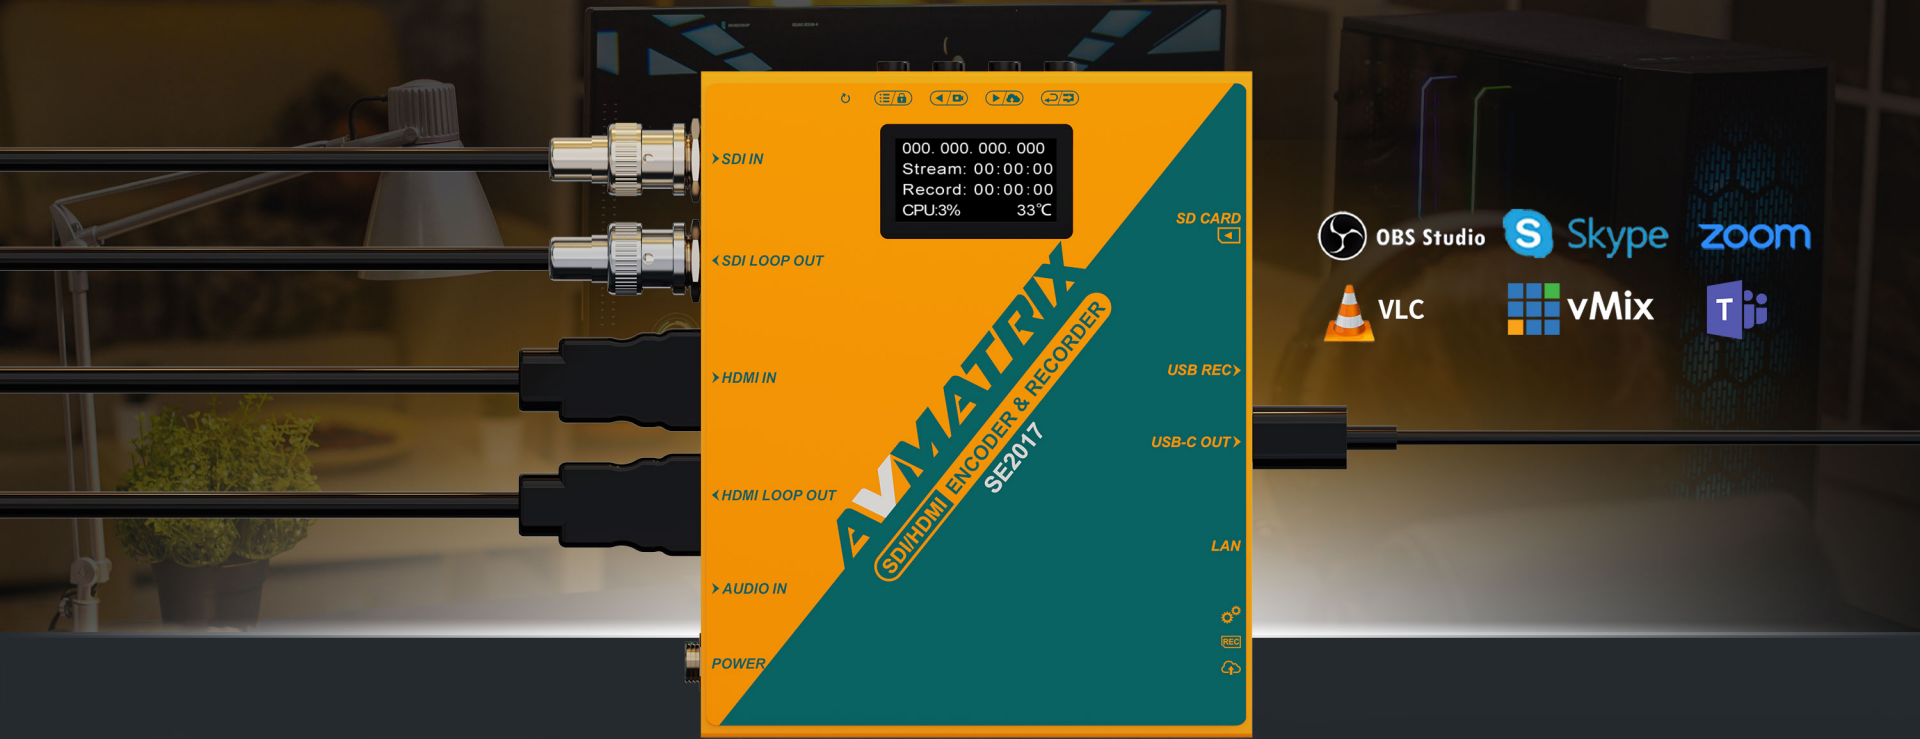

SE2017

HDMI & SDI ENCODER & RECORDER

The all-new, all-powerful SE2017 HD audio and video encoder integrates USB and SD card recording, network streaming, and USB capture functions

Multi-platform Live Streaming

USB Disk & SD Card Recording

Audio and Video Capture via USB-C

Buttons Operation & OLED Display

Power-over-Ethernet

SDI/HDMI In & Out

Excellent Recording

Experience exceptional recording flexibility with this encoder's integrated recorder. Record professional-grade video (up to 1080p60Hz, 32Mbps) onto USB Disk or SD card, eliminating the need for an external setup.

Multi-platform Live Streaming

This encoder adapts to your needs with support for multiple streaming protocols: RTSP, RTMP(S), SRT, HTTP-FLV, unicast, and multicast. Reach your audience on popular platforms like YouTube, Skype, Facebook, and Twitch with ease—and enjoy better quality with simpler settings. Share your content with up to 6 platforms simultaneously, using both main and sub-streams.

SDI/ HDMI Input and Loopout

This versatile encoder seamlessly connects to a wide range of video sources with its 3G-SDI and HDMI dual-interface input/loop-out. Choose your preferred interface, monitor or share the source signal with ease, and mix in audio for live streaming with the 3.5mm input.