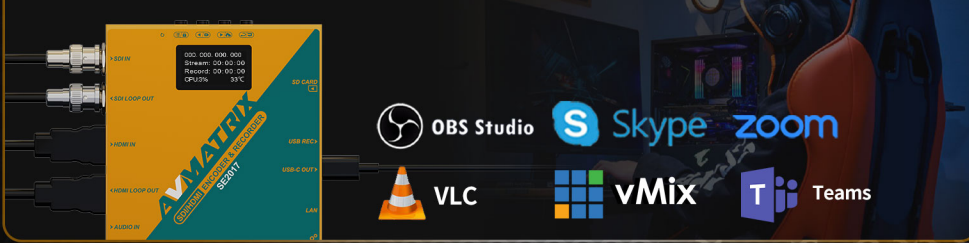

SE2017

HDMI & SDI ENCODER & RECORDER

The all-new, all-powerful SE2017 HD audio and video encoder integrates USB and SD card recording, network streaming, and USB capture functions

Multi-platform Live Streaming

USB Disk & SD Card Recording

Audio and Video Capture via USB-C

Buttons Operation & OLED Display

Power-over-Ethernet

SDI/HDMI In & Out

Excellent Recording

Experience exceptional recording flexibility with this encoder's integrated recorder. Record professional-grade video (up to 1080p60Hz, 32Mbps) onto USB Disk or SD card, eliminating the need for an external setup.

Multi-platform Live Streaming

This encoder adapts to your needs with support for multiple streaming protocols: RTSP, RTMP(S), SRT, HTTP-FLV, unicast, and multicast. Reach your audience on popular platforms like YouTube, Skype, Facebook, and Twitch with ease—and enjoy better quality with simpler settings. Share your content with up to 6 platforms simultaneously, using both main and sub-streams.

SDI/ HDMI Input and Loopout

This versatile encoder seamlessly connects to a wide range of video sources with its 3G-SDI and HDMI dual-interface input/loop-out. Choose your preferred interface, monitor or share the source signal with ease, and mix in audio for live streaming with the 3.5mm input.