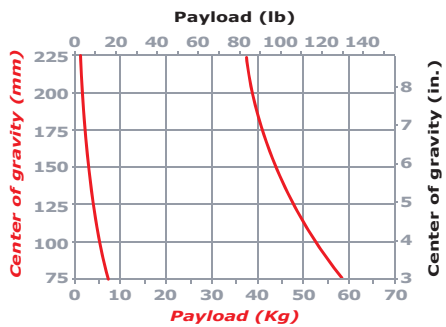

The Maxima controls, knobs and levers, are ergonomically placed to ensure camera operators complete ease-of-use in any situation, whether in the studio, location or during outside broadcasts while drag and counterbalance steps are monitored on a digital display.

Payload capacity goes from **zero (0) to 39 Kg (86 lbs)** with a perfect balance throughout the **entire 180° tilt range**.

The specifically designed **continuous Fluid Drag System** performs from almost freewheeling to extremely consistent drag for maximum versatility. The large sliding camera plate is compatible with Arri and O'Connor slides for increased versatility and ease.

Extremely rugged and precise, the **MAXIMA** is meant to become the **ultimate industry standard**.

■ specifications

Payload capacity at:	
200 mm (8")	39 Kg (86 lbs)
150 mm (6")	45 Kg (99 lbs)
100 mm (4")	52 Kg (115 lbs)
Weight: 15 Kg (33 lbs)	
Pan range: 360°	
Tilt range: +/- 90°	
Counterbalance: Continuous	
Fluid drag: Continuous	
Bowl diameter: Flat Mitchell/150mm	
Temp. range: -40°/+60°C (-40°/+140°F)	